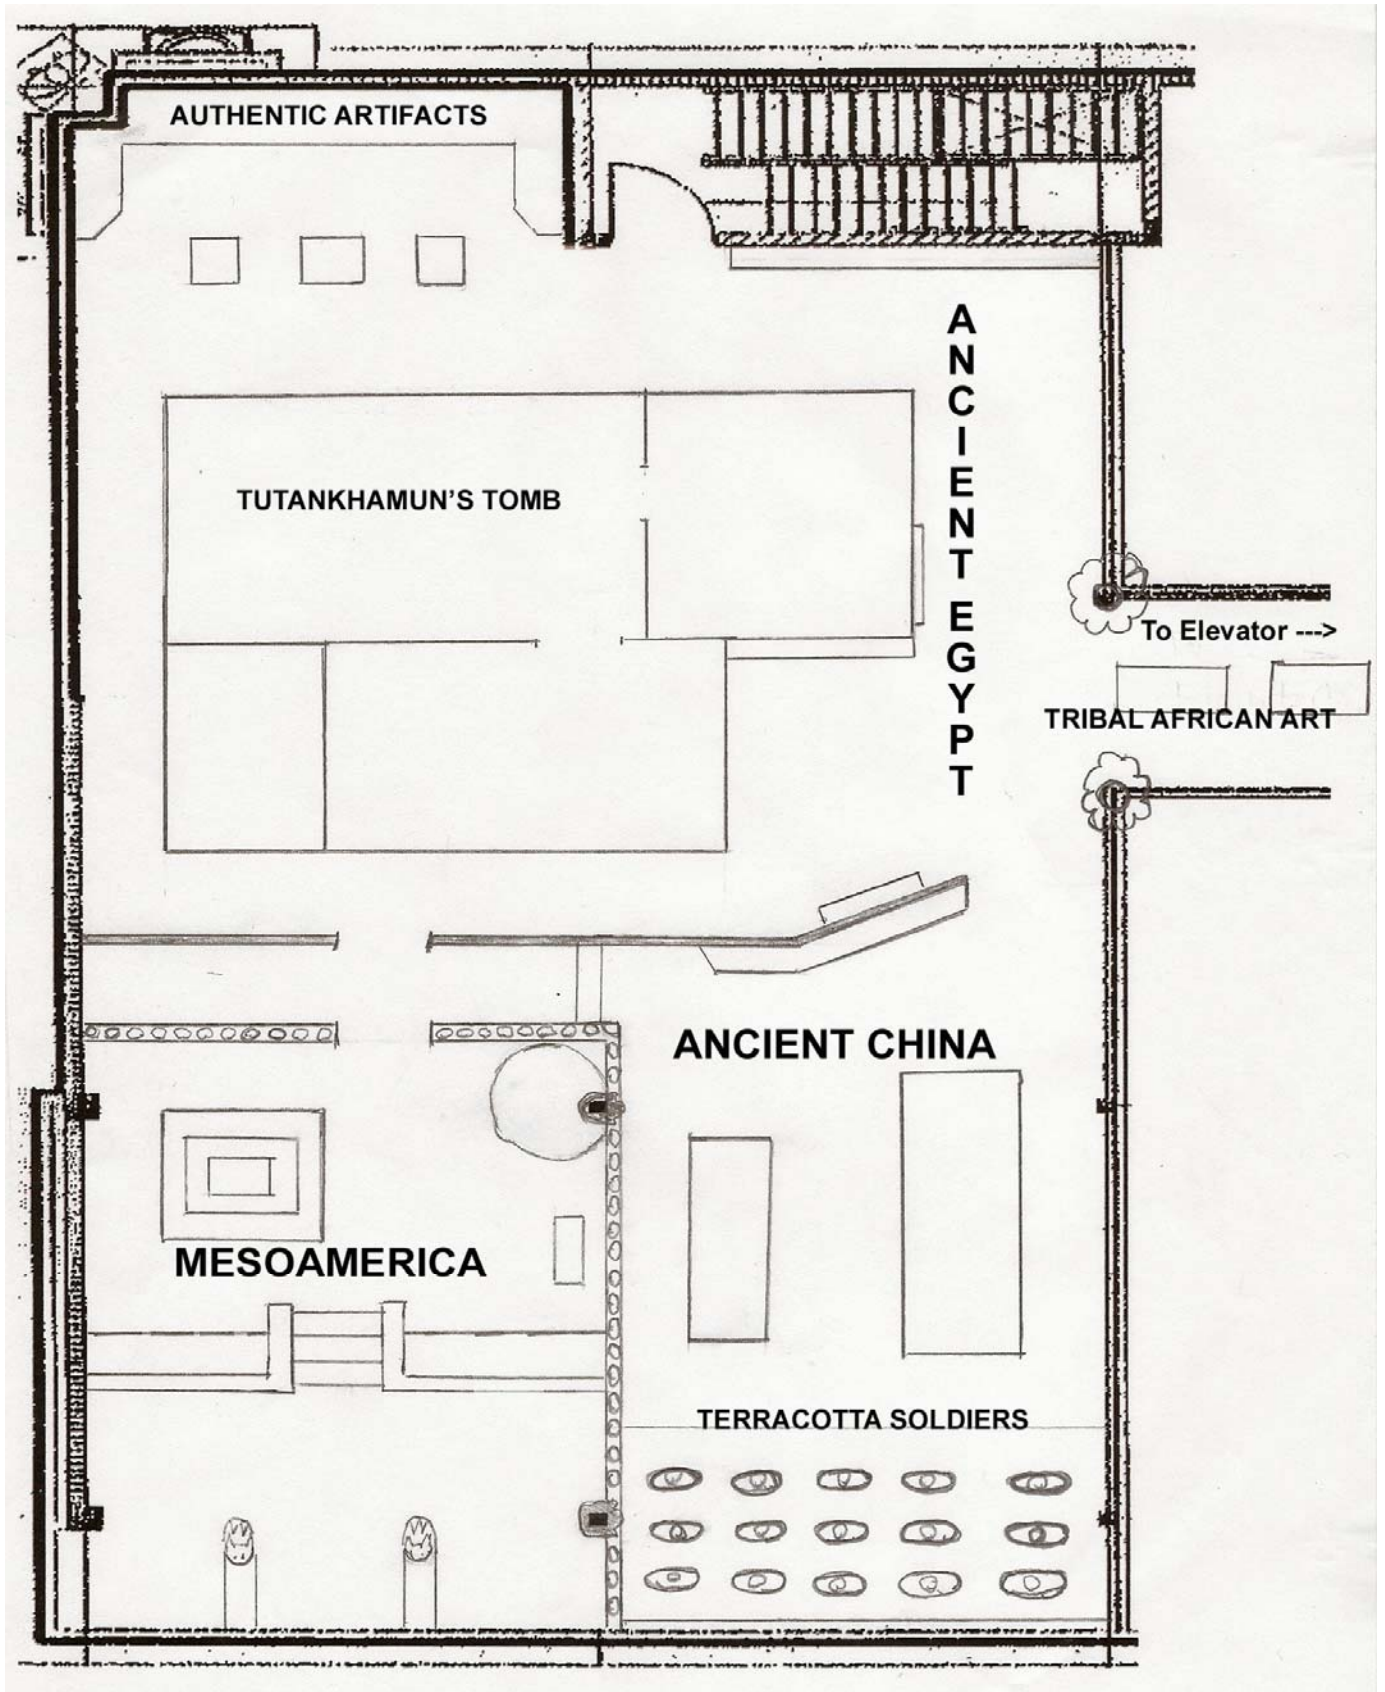

ANCIENT CULTURES FLOOR PLAN - Third Floor